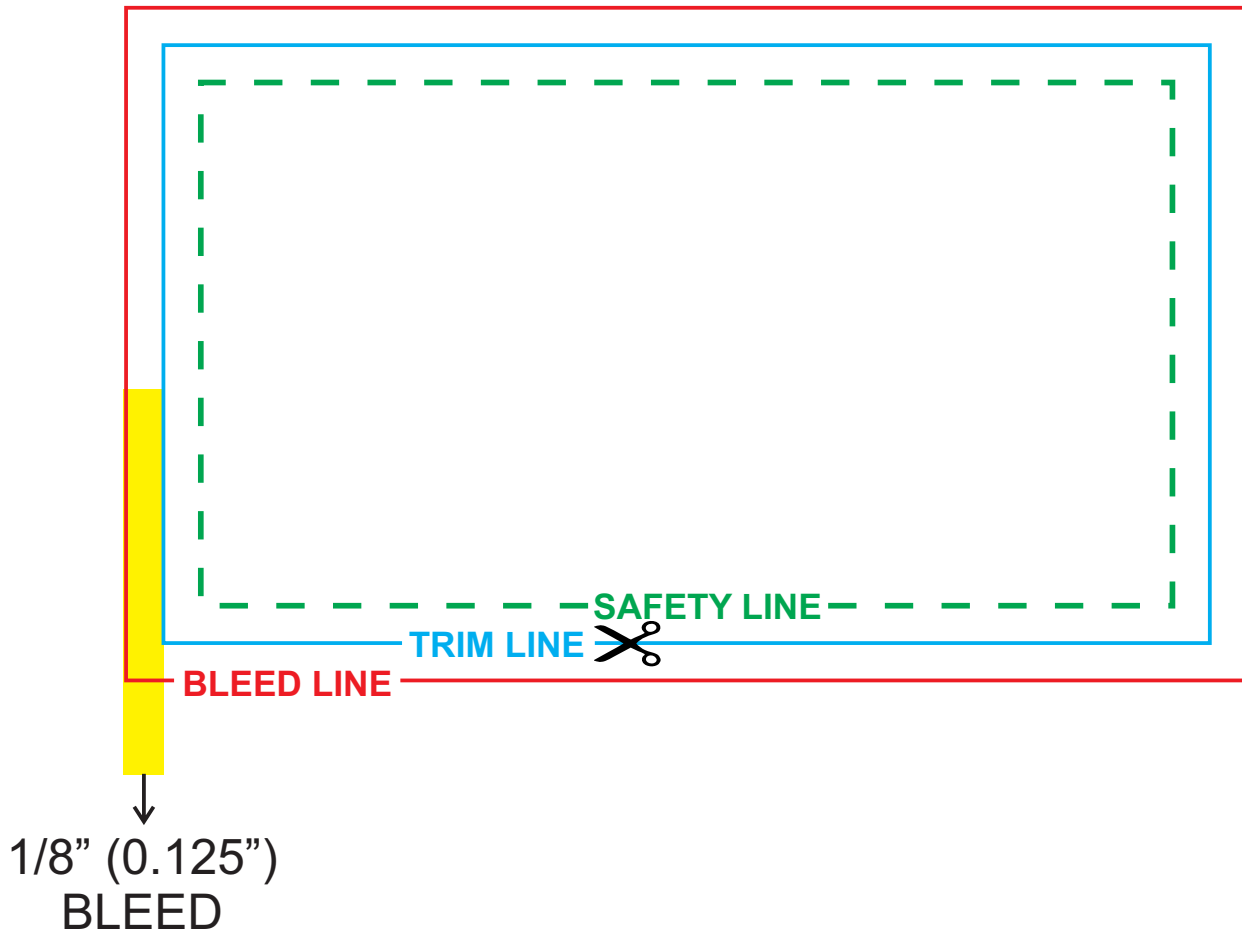

CUT AREA, BLEEDS, AND SAFE ZONE

1/8" (0.125") bleed is required on all four sides of your artwork.

INCORRECT

CORRECT